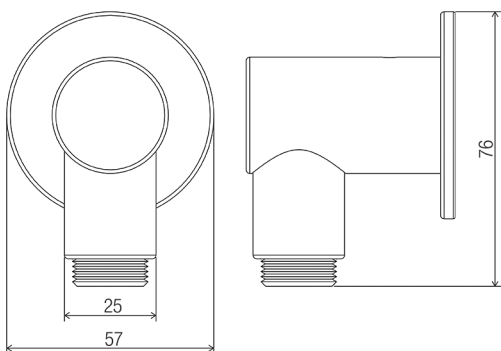

**DIMENSIONS**

**INDICATIVE IMAGE**

**WALL OUTLET ELBOW**

**Product Code - Finish**

- EB 046 C - Chrome

**Features**

- 55 mm wall outlet elbow
- Brass construction
- Brass 57 mm wall flange
- 9 L/min flow INTERCHANGE® spigot
- ½" BSP female inlet with ½" BSP male threaded outlet
- Chrome plated finish